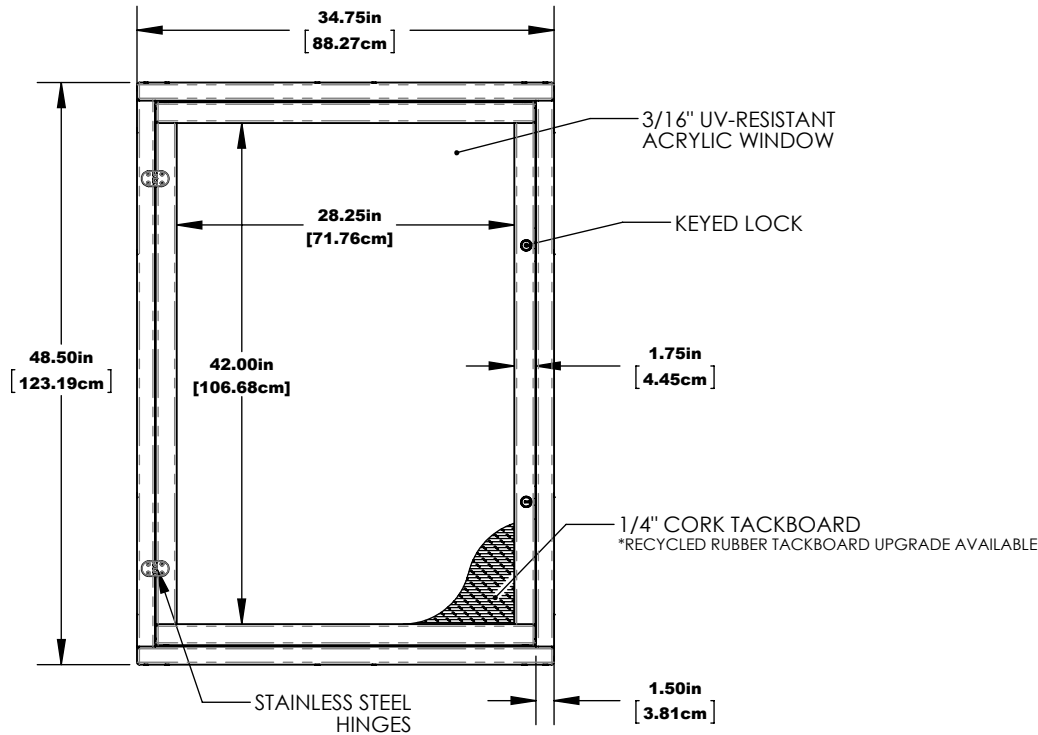

THREE-IN-LINE KIOSK INGROUND MOUNT

FRONT

SIDE

THREE-IN-LINE KIOSK INGROUND MOUNT

1 MESSAGE CENTER DETAILS

2 MOUNTING DETAILS

3 MESSAGE CENTER DETAILS

4 LITERATURE RACK DETAILS

HARDWARE: STAINLESS STEEL
MATERIAL: RECYCLED PLASTIC, ACRYLIC, 1/4" CORK