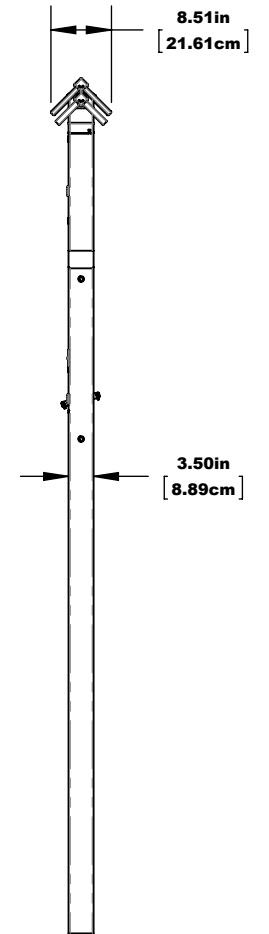

THREE-IN-LINE KIOSK INGROUND MOUNT

FRONT

SIDE

THREE-IN-LINE KIOSK INGROUND MOUNT

1 MESSAGE CENTER DETAILS

2 MOUNTING DETAILS

3 MESSAGE CENTER DETAILS

4 LITERATURE RACK DETAILS

HARDWARE: STAINLESS STEEL
MATERIAL: RECYCLED PLASTIC, ACRYLIC, 1/4" CORK