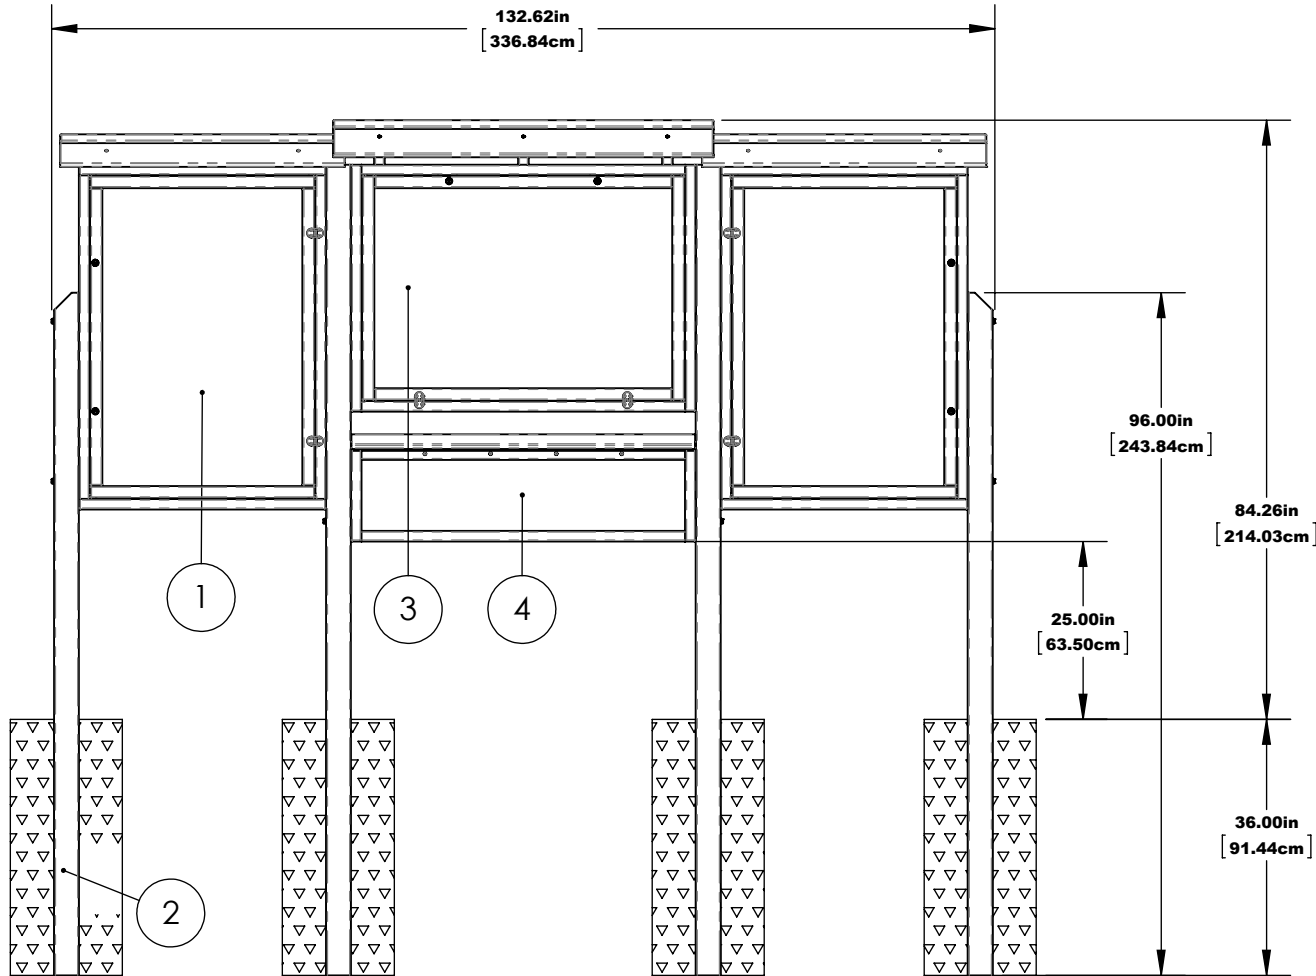

THREE-IN-LINE KIOSK INGROUND MOUNT

FRONT

SIDE

THREE-IN-LINE KIOSK INGROUND MOUNT

1 MESSAGE CENTER DETAILS

2 MOUNTING DETAILS

3 MESSAGE CENTER DETAILS

4 LITERATURE RACK DETAILS

HARDWARE: STAINLESS STEEL
MATERIAL: RECYCLED PLASTIC, ACRYLIC, 1/4" CORK