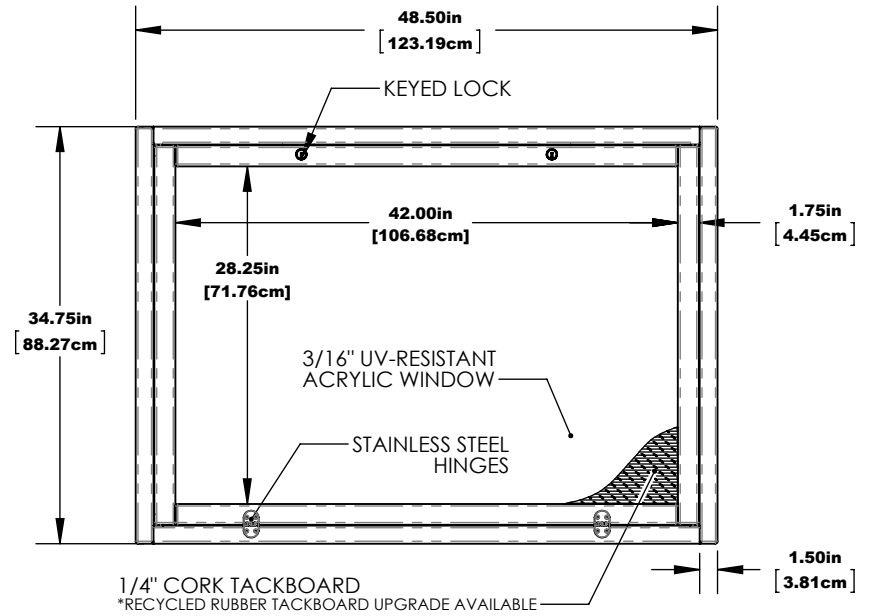

THREE-IN-LINE KIOSK INGROUND MOUNT

FRONT

SIDE

THREE-IN-LINE KIOSK INGROUND MOUNT

1 MESSAGE CENTER DETAILS

2 MOUNTING DETAILS

3 MESSAGE CENTER DETAILS

4 LITERATURE RACK DETAILS

HARDWARE: STAINLESS STEEL
MATERIAL: RECYCLED PLASTIC, ACRYLIC, 1/4" CORK