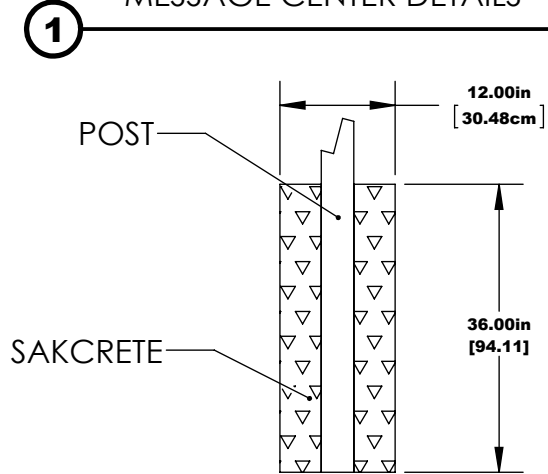

THREE-IN-LINE KIOSK INGROUND MOUNT

FRONT

SIDE

THREE-IN-LINE KIOSK INGROUND MOUNT

1 MESSAGE CENTER DETAILS

2 MOUNTING DETAILS

3 MESSAGE CENTER DETAILS

4 LITERATURE RACK DETAILS

HARDWARE: STAINLESS STEEL
MATERIAL: RECYCLED PLASTIC, ACRYLIC, 1/4" CORK