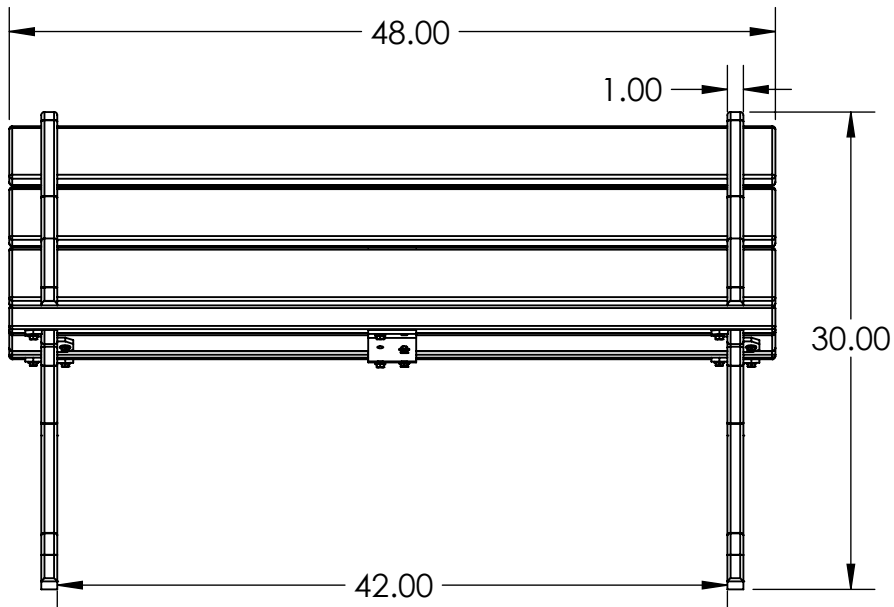

4FT BENCH SPECIFICATIONS

BC1180
BC1196
BC1197
BC1198
BC1801
BC1802
BC1803

CONSTRUCTION MATERIALS:
Recycled Plastic, Cast Aluminum
HARDWARE:
Stainless Steel

ALL DIMENSIONS ARE SHOWN IN INCHES