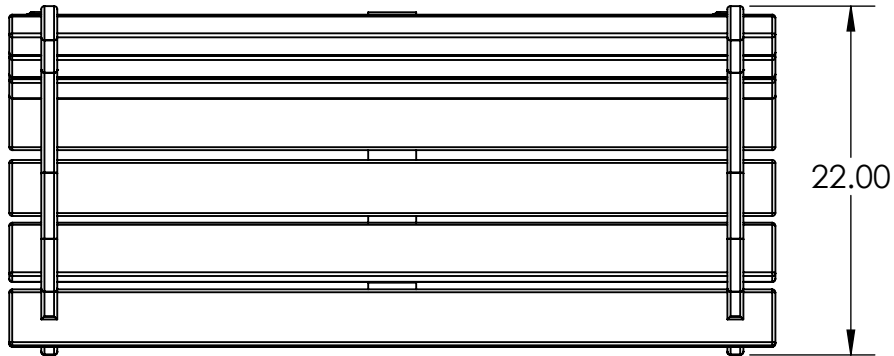

4FT BENCH SPECIFICATIONS

BC1180
BC1196
BC1197
BC1198
BC1801
BC1802
BC1803

CONSTRUCTION MATERIALS:
Recycled Plastic, Cast Aluminum
HARDWARE:
Stainless Steel

ALL DIMENSIONS ARE SHOWN IN INCHES