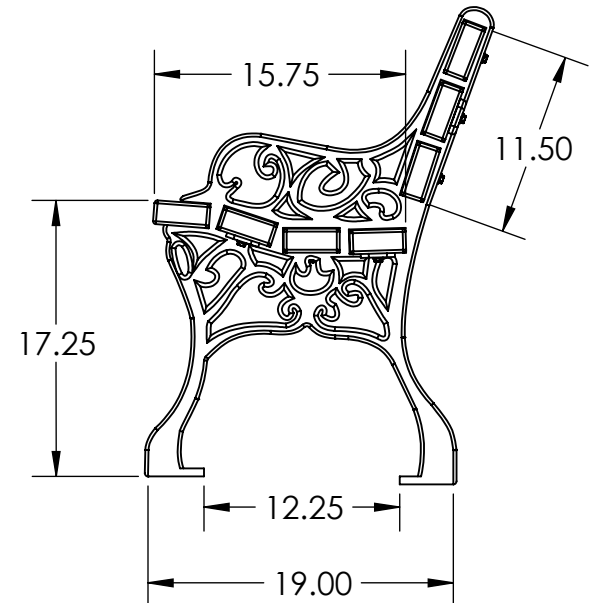

4FT BENCH SPECIFICATIONS

BC1180
BC1196
BC1197
BC1198
BC1801
BC1802
BC1803

CONSTRUCTION MATERIALS:
Recycled Plastic, Cast Aluminum
HARDWARE:
Stainless Steel

ALL DIMENSIONS ARE SHOWN IN INCHES