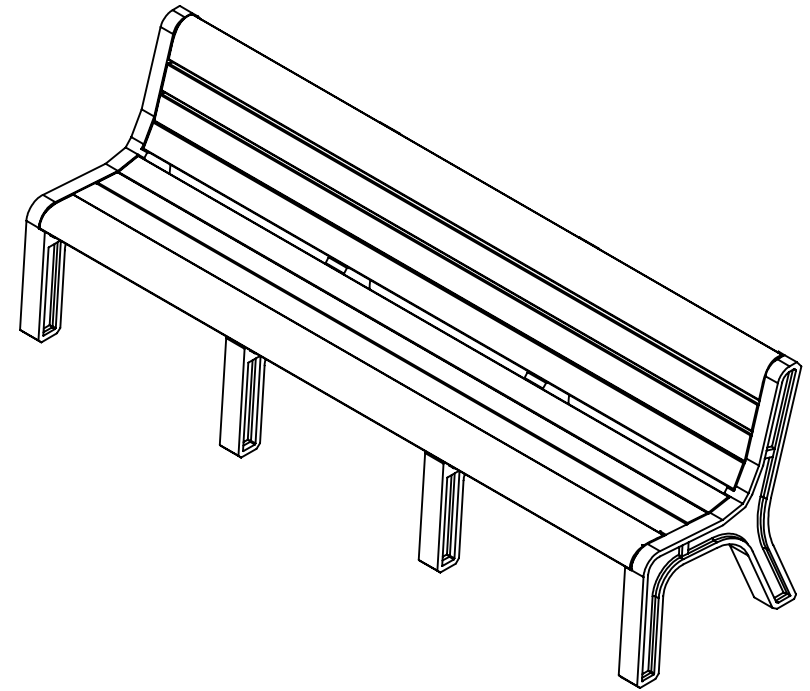

BENCH SPECIFICATIONS

REV# 3
3/21/2018

BC2080
BC2081
BC2082
BC2083
BC2084

TOP

FRONT

SIDE

CONSTRUCTION MATERIALS:
Recycled Plastic
HARDWARE:
Stainless Steel

ALL DIMENSIONS ARE SHOWN IN INCHES