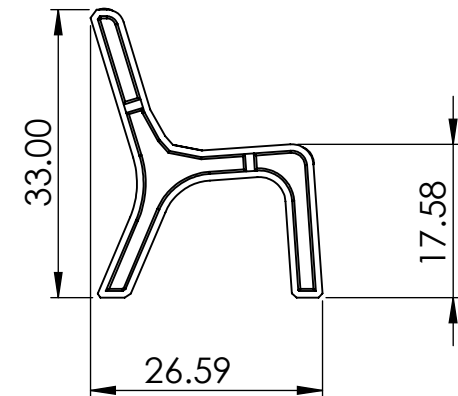

BENCH SPECIFICATIONS

REV# 3
3/21/2018

BC2080
BC2081
BC2082
BC2083
BC2084

TOP

FRONT

SIDE

CONSTRUCTION MATERIALS:
Recycled Plastic
HARDWARE:
Stainless Steel

ALL DIMENSIONS ARE SHOWN IN INCHES