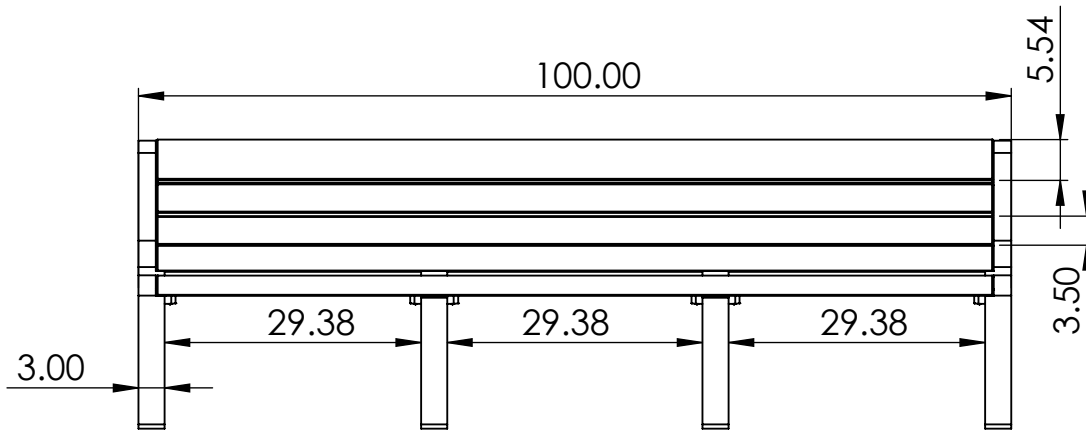

BENCH SPECIFICATIONS

REV# 3
3/21/2018

BC2080
BC2081
BC2082
BC2083
BC2084

TOP

FRONT

SIDE

CONSTRUCTION MATERIALS:
Recycled Plastic
HARDWARE:
Stainless Steel

ALL DIMENSIONS ARE SHOWN IN INCHES