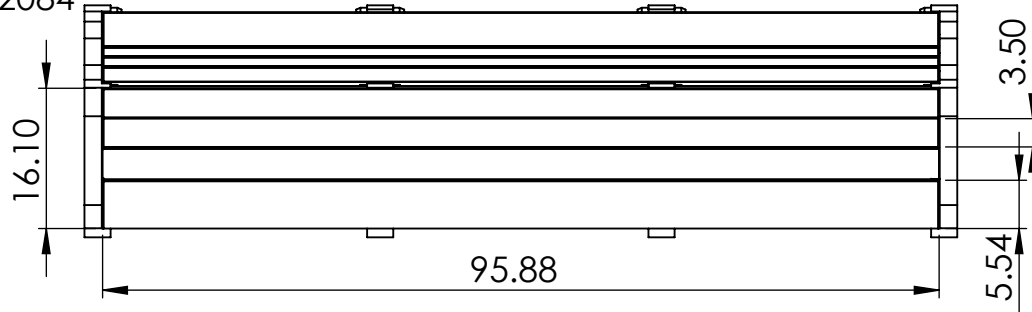

BENCH SPECIFICATIONS

REV# 3
3/21/2018

BC2080
BC2081
BC2082
BC2083
BC2084

TOP

FRONT

SIDE

CONSTRUCTION MATERIALS:
Recycled Plastic
HARDWARE:
Stainless Steel

ALL DIMENSIONS ARE SHOWN IN INCHES